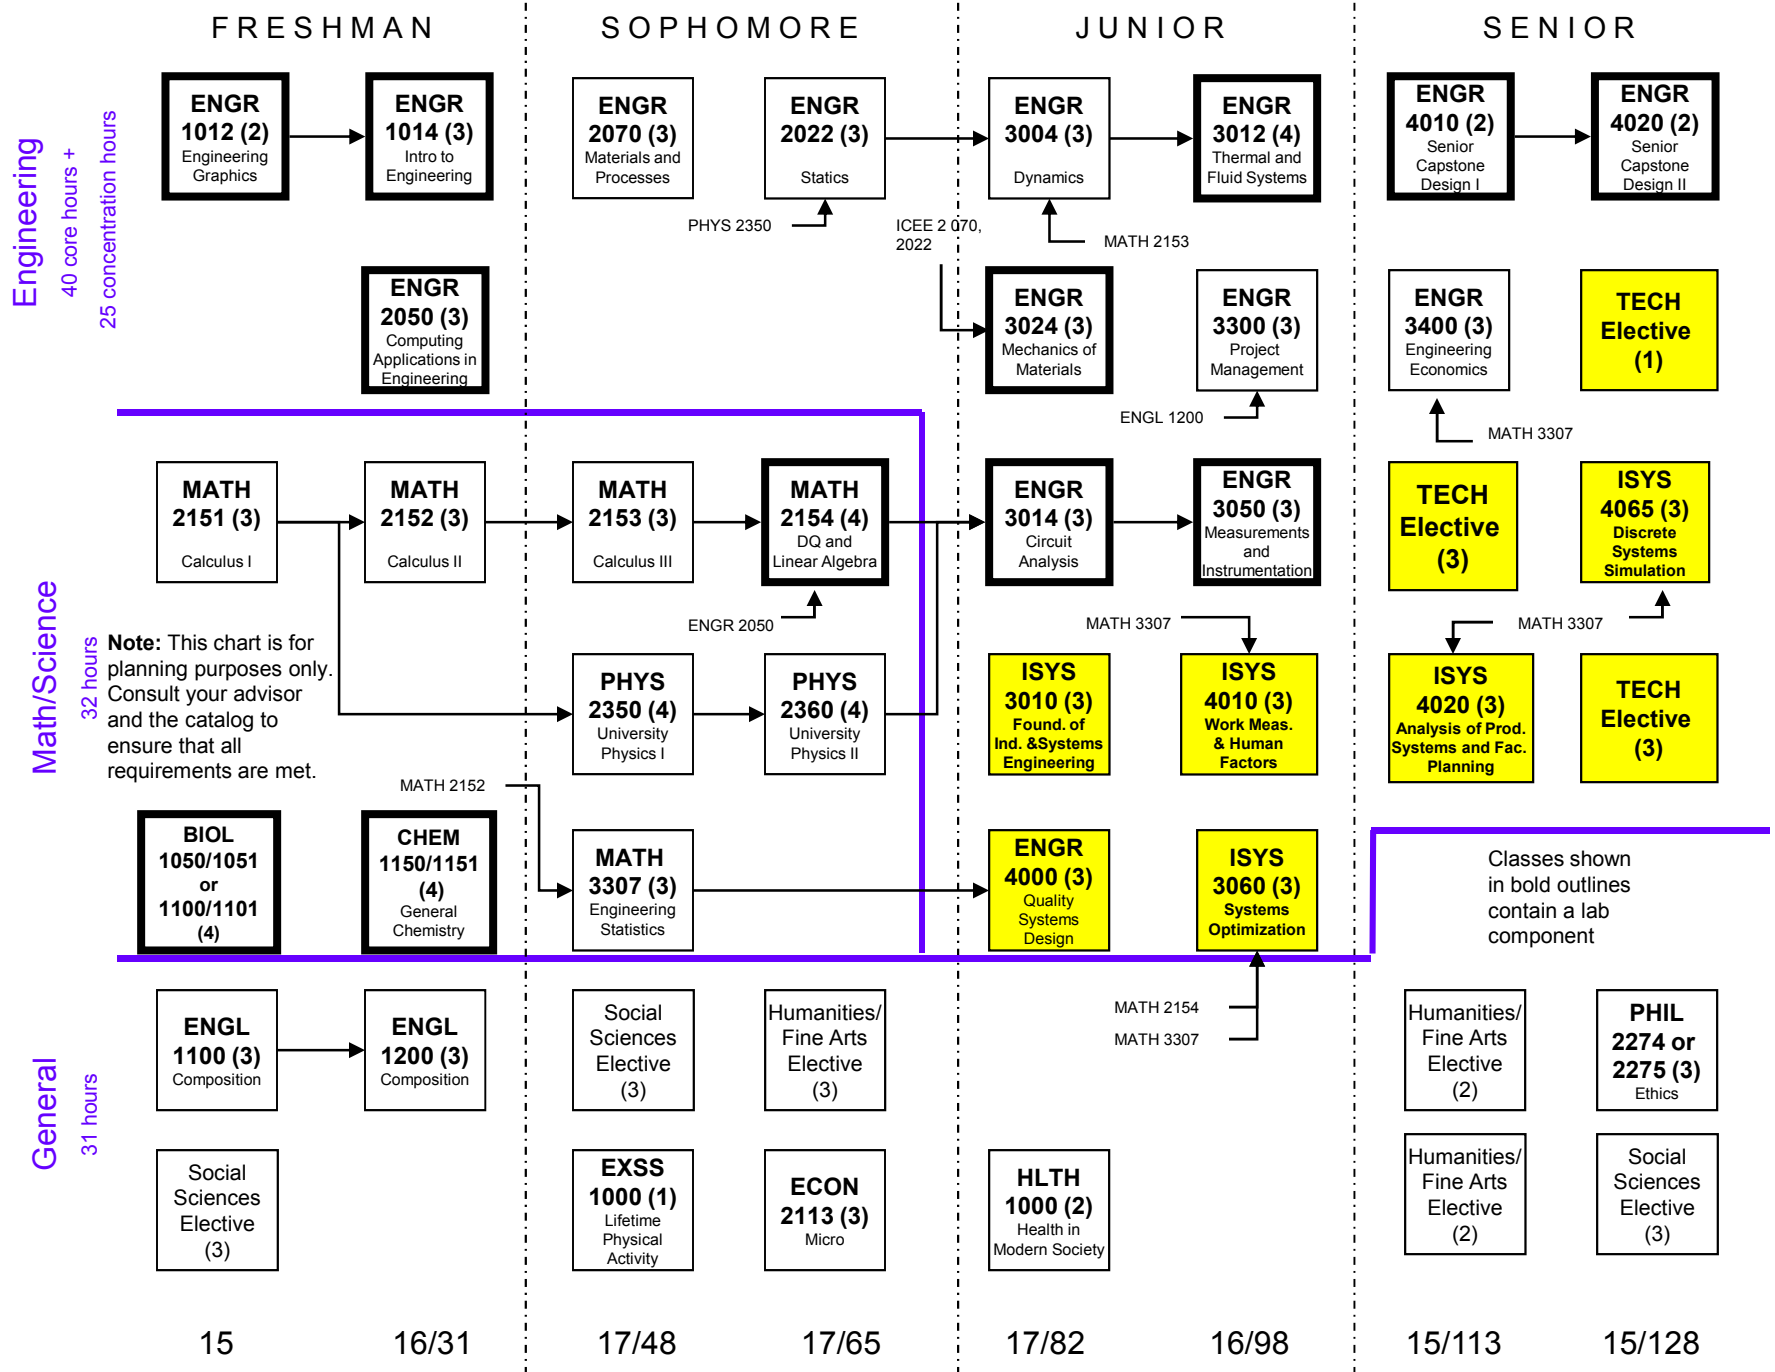

BSE - ISYS Program – Entering Classes of 2009

15 16/31 17/48 17/65 17/82 16/98 15/113 15/128